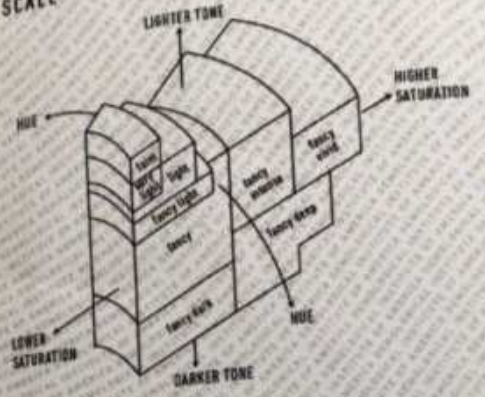

January 12, 2018  
 Report Type ..... Grading Report  
 GIA Report Number ..... 6275751553  
 Shape and Cutting Style ..... Cut-Cornered Rectangular  
 Measurements ..... Modified Brilliant  
 19.86 x 18.55 x 13.30 mm  
 Carat Weight ..... 50.01 carat  
 Color Grade ..... Fancy Yellow  
 Color Origin ..... Natural  
 Color Distribution ..... Even  
 Clarity Grade ..... VS2

Proportions:

Profile not to actual proportions

Polish ..... Very Good  
 Symmetry ..... Very Good  
 Fluorescence ..... Faint

Inscription(s): GIA 6275751553  
 Comments: Additional pinpoints are not shown. Surface graining is not shown.

ADDITIONAL INFORMATION  
 GIA COLORED DIAMOND SCALE

Illustration of GIA fancy color grade interrelationships

GIA CLARITY SCALE

FLAWLESS
INTERNALLY FLAWLESS
VVS <sub>1</sub>
VVS <sub>2</sub>
VS <sub>1</sub>
VS <sub>2</sub>
S <sub>1</sub>
S <sub>2</sub>
I <sub>1</sub>
I <sub>2</sub>
I <sub>3</sub>

CLARITY CHARACTERISTICS

KEY TO SYMBOLS\*

- ◡ Feather
- ◊ Crystal
- ◡ Needle
- ☁ Cloud
- ◡ Pinpoint
- ◡ Indented Natural
- ◡ Extra Facet

\* Red symbols denote internal characteristics (inclusions). Green symbols denote external characteristics.