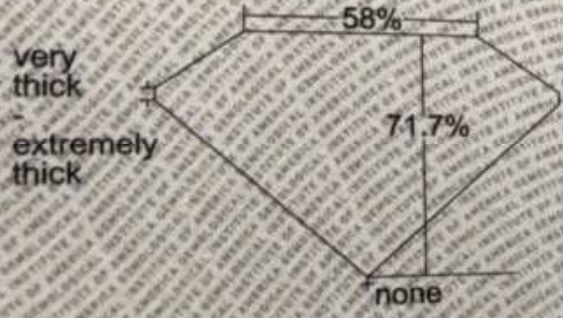

January 12, 2018  
 Report Type ..... Grading Report  
 GIA Report Number ..... 6275751553  
 Shape and Cutting Style ..... Cut-Cornered Rectangular  
 Measurements ..... Modified Brilliant  
 19.86 x 18.55 x 13.30 mm  
 Carat Weight ..... 50.01 carat  
 Color Grade ..... Fancy Yellow  
 Color Origin ..... Natural  
 Color Distribution ..... Even  
 Clarity Grade ..... VS2

Proportions:

Profile not to actual proportions

Polish ..... Very Good  
 Symmetry ..... Very Good  
 Fluorescence ..... Faint

Inscription(s): GIA 6275751553  
 Comments: Additional pinpoints are not shown. Surface graining is not shown.