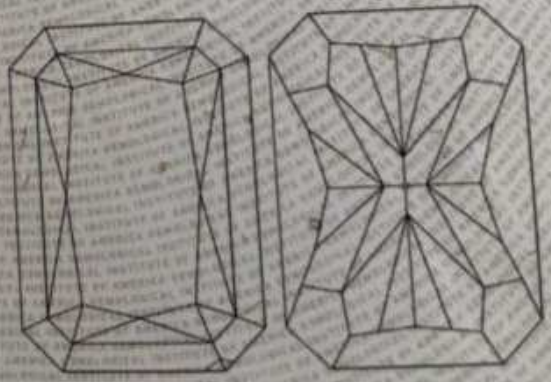

January 12, 2018  
 Report Type ..... Grading Report  
 GIA Report Number ..... 6275751553  
 Shape and Cutting Style ..... Cut-Cornered Rectangular  
 Measurements ..... Modified Brilliant  
 19.86 x 18.55 x 13.30 mm  
 Carat Weight ..... 50.01 carat  
 Color Grade ..... Fancy Yellow  
 Color Origin ..... Natural  
 Color Distribution ..... Even  
 Clarity Grade ..... VS2

Proportions:

Profile not to actual proportions

Polish ..... Very Good  
 Symmetry ..... Very Good  
 Fluorescence ..... Faint

Inscription(s): GIA 6275751553  
 Comments: Additional pinpoints are not shown. Surface graining is not shown.

ADDITIONAL INFORMATION  
 GIA COLORED DIAMOND SCALE

Illustration of GIA fancy color grade interrelationships

GIA CLARITY SCALE

FLAWLESS
INTERNALLY FLAWLESS
VVS <sub>1</sub>
VVS <sub>2</sub>
VS <sub>1</sub>
VS <sub>2</sub>
S <sub>1</sub>
S <sub>2</sub>
I <sub>1</sub>
I <sub>2</sub>
I <sub>3</sub>

CLARITY CHARACTERISTICS

KEY TO SYMBOLS\*

- ◡ Feather
- ◊ Crystal
- ◡ Needle
- ☁ Cloud
- ◡ Pinpoint
- ◡ Indented Natural
- ◡ Extra Facet

\* Red symbols denote internal characteristics (inclusions). Green symbols denote external characteristics.